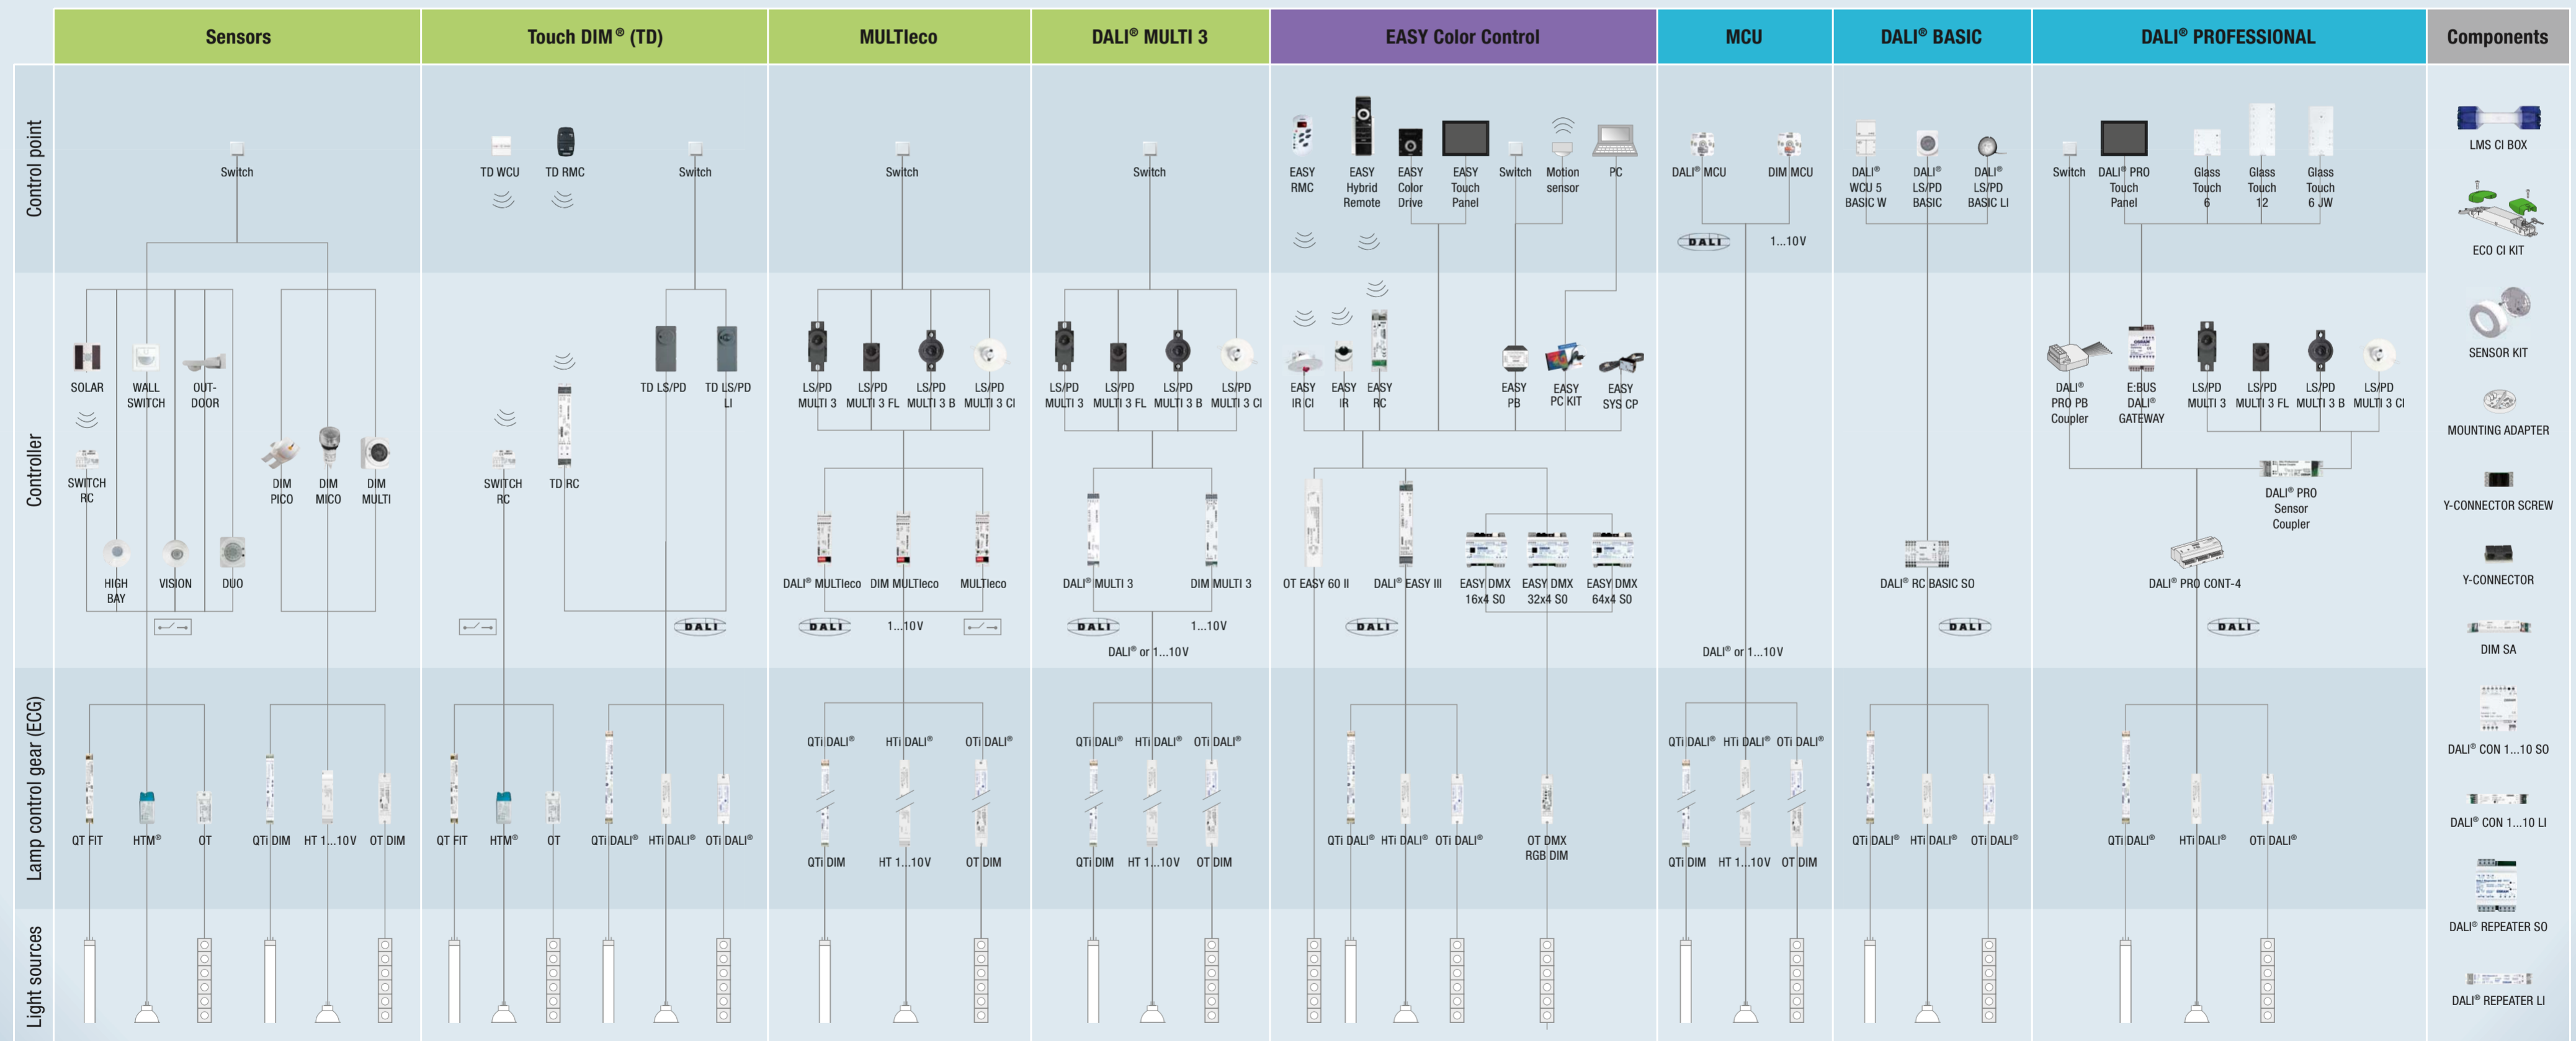

Light Management Systems from OSRAM.

SEE THE WORLD IN A NEW LIGHT

■ Energy savings ■ Ambience ■ Scenes ■ Components