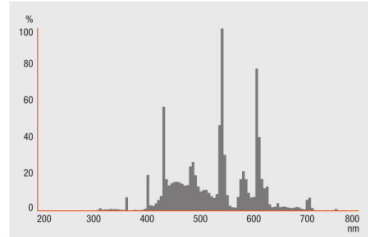

Product family datasheet

L 36 W/954, L 58 W/954

L 36 W/954, L 58 W/954

Application advice

For more detailed application information and graphics please see product datasheet.

Ecodesign regulation information:

Separate control gear and light sources must be disposed of at certified disposal companies in accordance with Directive 2012/19/EU (WEEE) in the EU and with Waste Electrical and Electronic Equipment (WEEE) Regulations 2013 in the UK. For this purpose, collection points for recycling centres and take-back systems (CRSO) are available from retailers or private disposal companies, which accept separate control gear and light sources free of charge. In this way, raw materials are conserved and materials are recycled.