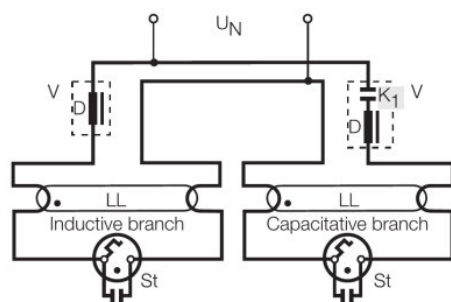

Product datasheet

DUO CIRCUIT

Ecodesign regulation information:

Separate control gear and light sources must be disposed of at certified disposal companies in accordance with Directive 2012/19/EU (WEEE) in the EU and with Waste Electrical and Electronic Equipment (WEEE) Regulations 2013 in the UK. For this purpose, collection points for recycling centres and take-back systems (CRSO) are available from retailers or private disposal companies, which accept separate control gear and light sources free of charge. In this way, raw materials are conserved and materials are recycled.

References / Links

For more information on QUICKTRONIC electronic control gear go to

▶ www.osram.com/QUICKTRONIC

Disclaimer

Subject to change without notice. Errors and omission excepted. Always make sure to use the most recent release.

OSRAM is distribution partner
of LEDVANCE of LAMPS

OSRAM

OSRAM GmbH
Marcel-Breuer-Strasse 6
80807 Munich, Germany