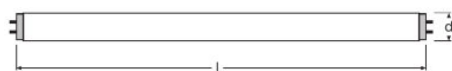

Product datasheet

L 18 W/940

LUMILUX DE LUXE T8 | Tubular fluorescent lamps 26 mm, with G13 bases

Product datasheet

Technical data

Electrical data

Nominal current	0.37 A A
-----------------	----------

Photometrical data

Dimensions & weight

Tube diameter	26 mm
Length with base excl. base pins/connection	590,00 mm
Product weight	86.00 g
Overall length	604.00 mm

Lifespan

Service life	16000 h
--------------	---------

Additional product data