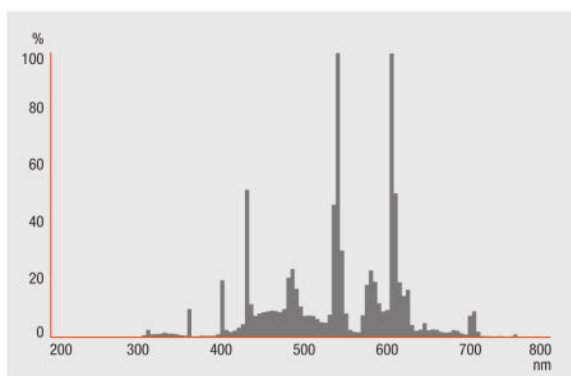

Product datasheet

Certificates & standards

Energy efficiency class	G
Energy consumption	19.00 kWh/1000h

Environmental information

Information according Art. 33 of EU Regulation (EC) 1907/2006 (REACH)	
Date of Declaration	18-04-2022
Primary Article Identifier	4050300011257
Declaration No. in SCIP database	In work

Light Distribution

FL_940