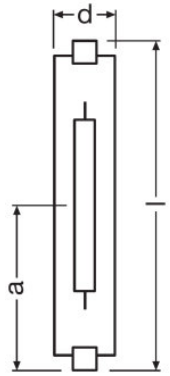

Product family datasheet

NAV-TS 70 W SUPER 4Y

NAV-TS 70 W SUPER 4Y

Application advice

For more detailed application information and graphics please see product datasheet.

Ecodesign regulation information:

Separate control gear and light sources must be disposed of at certified disposal companies in accordance with Directive 2012/19/EU (WEEE) in the EU and with Waste Electrical and Electronic Equipment (WEEE) Regulations 2013 in the UK. For this purpose, collection points for recycling centres and take-back systems (CRSO) are available from retailers or private disposal companies, which accept separate control gear and light sources free of charge. In this way, raw materials are conserved and materials are recycled.