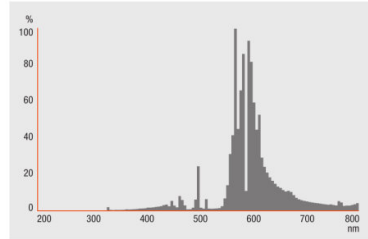

Product family datasheet

NAV-TS 70 W SUPER 4Y

NAV-TS 70 W SUPER 4Y

Application advice

For more detailed application information and graphics please see product datasheet.

Ecodesign regulation information:

Separate control gear and light sources must be disposed of at certified disposal companies in accordance with Directive 2012/19/EU (WEEE) in the EU and with Waste Electrical and Electronic Equipment (WEEE) Regulations 2013 in the UK. For this purpose, collection points for recycling centres and take-back systems (CRSO) are available from retailers or private disposal companies, which accept separate control gear and light sources free of charge. In this way, raw materials are conserved and materials are recycled.