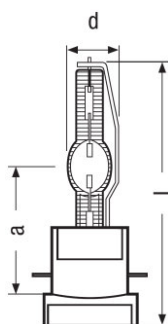

Product datasheet

Technical data

Electrical data

Nominal wattage	1500.00 W
Nominal voltage	100 V
Lamp voltage	100 V ¹⁾
Nominal current	15 A
Lamp current	15.0 A

¹⁾ ±10 V

Photometrical data

Nominal luminous flux	130000 lm
Color temperature	6000 K
Color rendering index Ra	>85

Dimensions & weight

Diameter	29.0 mm
Length	128.0 mm
Light center length (LCL)	65.0 mm
Electrode gap cold	6.1 mm

Lifespan

Lifespan	750 h
----------	-------

Environmental information

Information according Art. 33 of EU Regulation (EC) 1907/2006 (REACH)	
Date of Declaration	19-01-2022
Primary Article Identifier	4008321553416 4052899561823