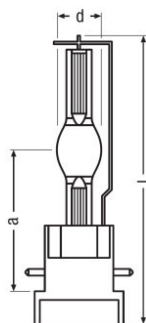

Product datasheet

Technical data

Electrical data

Nominal wattage	700.00 W
Nominal voltage	64.0 V
Lamp voltage	60 V
Nominal current	10 A
Lamp current	10.0 A

Photometrical data

Nominal luminous flux	50000 lm
Color temperature	6000 K
Color rendering index Ra	> 75

Dimensions & weight

Diameter	18.0 mm
Length	112.0 mm
Light center length (LCL)	56.0 mm
Electrode gap cold	4.1 mm

Lifespan

Lifespan	750 h
----------	-------

Environmental information

Information according Art. 33 of EU Regulation (EC) 1907/2006 (REACH)	
Date of Declaration	19-01-2022
Primary Article Identifier	4052899179790
Candidate List Substance 1	No declarable substances contained