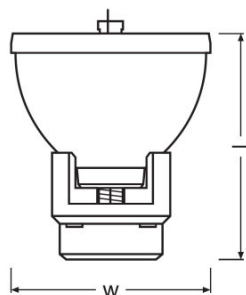

Product datasheet

Technical data

Electrical data

Nominal wattage	280.00 W
Nominal current	4 A
Ignition voltage	2.5 kVp
Nominal voltage	70.0 V

Photometrical data

Nominal luminous flux	11500 lm
Color temperature	7800 K
Color rendering index Ra	78
Maximum color temperature	7800 K

Light technical data

Focal length	35.5 mm
Aperture window, maximum	5x3.8 mm

Dimensions & weight

Diameter	51.0 mm
Length	54.5 mm
Arc length	0.9 mm

Lifespan

Lifespan	2000 h
----------	--------

Capabilities

Burning position	Any
Cooling	Forced