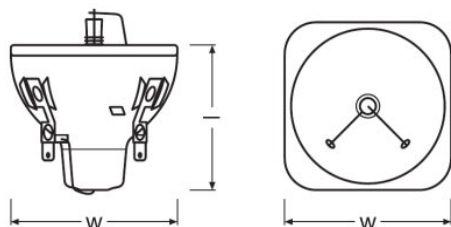

Product datasheet

Technical data

Electrical data

Nominal wattage	132.00 W
Nominal current	1.8 A
Ignition voltage	2.5 kVp
Nominal voltage	62.0 V

Photometrical data

Nominal luminous flux	5150 lm
Color temperature	9200 K
Color rendering index Ra	60
Maximum color temperature	9200 K

Light technical data

Focal length	37.7 mm
Aperture window, maximum	5x3.8 mm

Dimensions & weight

Diameter	46.0 mm
Length	max. 44 mm
Arc length	1.0 mm

Lifespan

Lifespan	6000 h
----------	--------

Capabilities