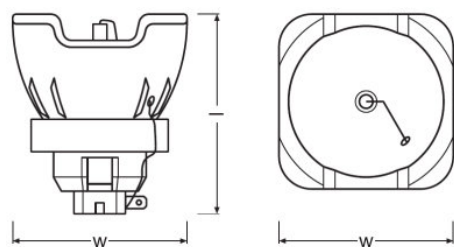

Product datasheet

Technical data

Electrical data

Nominal wattage	440.00 W
Nominal current	5.3 A
Ignition voltage	2.5 kVp
Nominal voltage	83.0 V

Photometrical data

Nominal luminous flux	20000 lm
Color temperature	7000 K
Color rendering index Ra	80
Maximum color temperature	7000 K

Light technical data

Focal length	41.0 mm
Aperture window, maximum	8.0 mm

Dimensions & weight

Diameter	58.0 mm
Length	71.0 mm
Arc length	1.3 mm

Lifespan

Lifespan	1500 h
----------	--------

Capabilities

Burning position	Any
Cooling	Forced