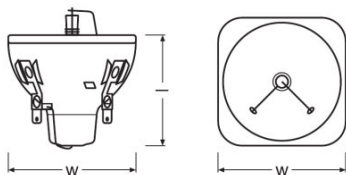

Product datasheet

Technical data

Electrical data

Nominal wattage	140.00 W
Nominal current	1.9 A
Ignition voltage	2.5 kVp
Nominal voltage	70.0 V

Photometrical data

Nominal luminous flux	5400 lm
Color temperature	9200 K
Color rendering index Ra	60
Maximum color temperature	9200 K

Light technical data

Focal length	37.7 mm
Aperture window, maximum	5x3.8 mm

Dimensions & weight

Diameter	46.0 mm
Length	max. 44 mm
Arc length	1.0 mm

Lifespan

Lifespan	6000 h
----------	--------

Capabilities