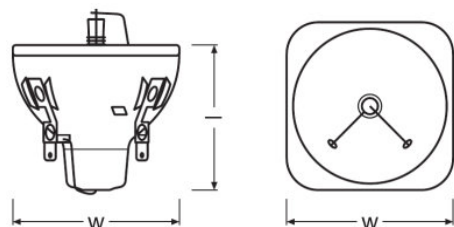

#### Light technical data

Focal length	37.7 mm
Aperture window, maximum	5x3.8 mm

#### Dimensions & weight

Diameter	46.0 mm
Length	max. 44 mm
Arc length	1.0 mm