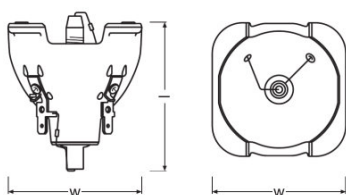

Dimensions & weight

Diameter	56.0 mm
Length	63.0 mm
Arc length	1.3 mm

Lifespan

Lifespan	1500 h
----------	--------

Capabilities

Burning position	Any
------------------	-----

Product datasheet

Safety advice