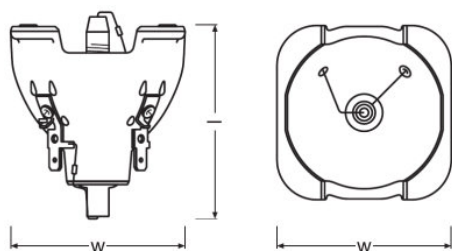

Dimensions & weight

Diameter	56.0 mm
Length	63.0 mm
Arc length	1.3 mm

Lifespan

Lifespan	1500 h
----------	--------

Capabilities

Burning position	Any
------------------	-----

Product datasheet

Safety advice