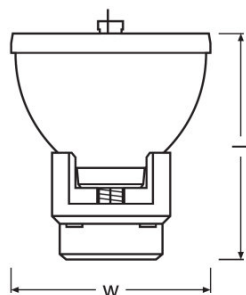

### Technical data

#### Dimensions & weight

Diameter	51.0 mm
Length	50.0 mm
Arc length	1.0 mm