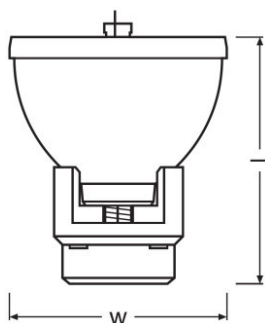

Product datasheet

Technical data

Electrical data

Nominal wattage	231.00 W
Nominal current	3.3 A
Nominal voltage	70.0 V

Photometrical data

Nominal luminous flux	10800 lm
Color temperature	8000 K
Color rendering index Ra	75

Dimensions & weight

Diameter	51.0 mm
Length	50.0 mm
Arc length	1.0 mm

Lifespan

Lifespan	2000 h
----------	--------

Capabilities

Burning position	Any
------------------	-----

Certificates & standards

EEI – Energy Label	A
--------------------	---

Logistical Data

Product code	Product description	Packaging unit (Pieces/Unit)	Dimensions (length x width x height)	Volume	Gross weight
4052899512634	SIRIUS HRI 231 W	Unpacked 1	600 mm x 400 mm x 163 mm	39.12 dm ³	60.00 g
4052899512641	SIRIUS HRI 231 W	Shipping carton box 60	600 mm x 400 mm x 163 mm	39.12 dm ³	5415.00 g