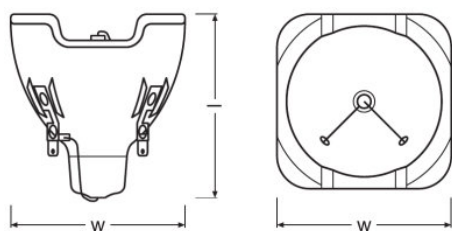

### Technical data

#### Dimensions & weight

Diameter	58.0 mm
Length	72.0 mm
Arc length	1.2 mm