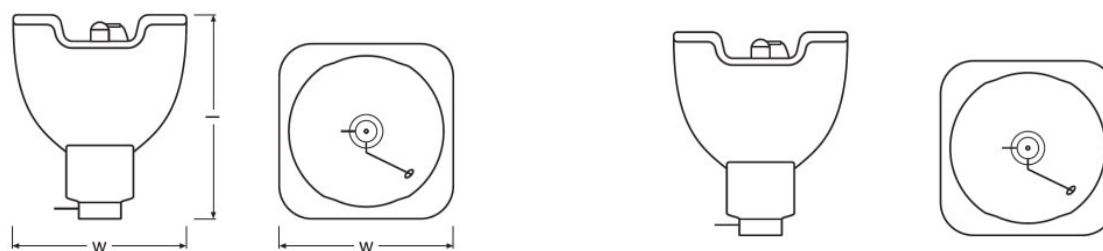

Product datasheet

Technical data

Electrical data

Nominal wattage	371.00 W
Nominal current	5 A
Nominal voltage	70.0 V

Photometrical data

Nominal luminous flux	18300 lm
Color temperature	7650 K
Color rendering index Ra	85

Dimensions & weight

Diameter	58.0 mm
Length	72.0 mm
Arc length	1.1 mm

Lifespan

Lifespan	1500 h
----------	--------

Capabilities

Burning position	Any
------------------	-----

Product datasheet

Safety advice