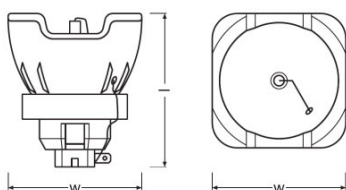

### Technical data

#### Dimensions & weight

Diameter	65.0 mm
Length	60.0 mm
Arc length	1.3 mm