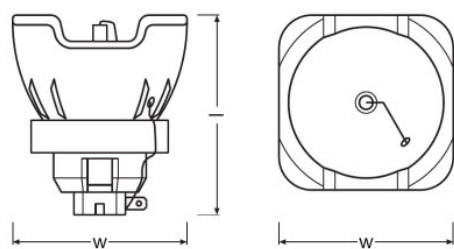

### Technical data

#### Dimensions & weight

Diameter	11.8 mm
Length	71.0 mm
Arc length	1.3 mm