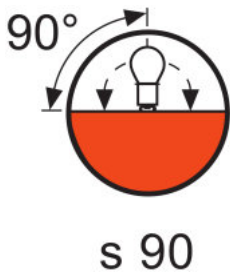

Product datasheet

Logistical Data

Product code	Product description	Packaging unit (Pieces/Unit)	Dimensions (length x width x height)	Volume	Gross weight
4008321644794	64258 20 W 12 V	Folding carton box 1	25 mm x 23 mm x 70 mm	0.04 dm³	3.00 g
4008321644800	64258 20 W 12 V	Shipping carton box 40	144 mm x 107 mm x 121 mm	1.86 dm³	177.00 g
4050300285153	64258 20 W 12 V	Folding carton box 1	25 mm x 23 mm x 70 mm	0.04 dm³	3.00 g
4050300891019	64258 20 W 12 V	Shipping carton box 40	144 mm x 107 mm x 121 mm	1.86 dm³	161.00 g
4052899152717	64258 20 W 12 V	Folding carton box 1	25 mm x 23 mm x 70 mm	0.04 dm³	4.00 g
4052899152724	64258 20 W 12 V	Shipping carton box 40	144 mm x 107 mm x 121 mm	1.86 dm³	185.00 g

The mentioned product code describes the smallest quantity unit which can be ordered. One shipping unit can contain one or more single products. When placing an order, for the quantity please enter single or multiples of a shipping unit.

Disclaimer

Subject to change without notice. Errors and omission excepted. Always make sure to use the most recent release.