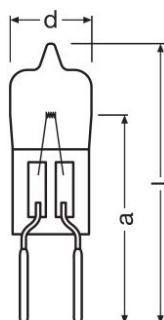

Product datasheet

Technical data

Product information

Order reference	64258 20W 12V G
-----------------	-----------------

Electrical data

Nominal voltage	12.0 V
Nominal wattage	20.00 W

Photometrical data

Color temperature	3050 K
Nominal luminous flux	335 lm
Color rendering index Ra	100

Dimensions & weight

Diameter	9.5 mm
Length	30.5 mm
Light center length (LCL)	19.5 mm ¹⁾
Filament length	3.50 mm
Illuminated field	3.5*0.8 mm ² ²⁾
Filament diameter	0.8 mm

¹⁾ ±0.3 mm

²⁾ Restricted tolerances 3.5±0.25*0.8±0.10

Lifespan

Lifespan	2000 h
----------	--------

Additional product data

Base (standard designation)	G4
-----------------------------	----

Product datasheet

Minimum diameter of lamp enclosure	9 mm
------------------------------------	------

Country specific information

Product code	METEL code	SEG-No.	STK-Number	UK Org
4050300285153	OSRH6425840	-	-	-
4050300285153	OSRH6425840	-	-	-

Product datasheet

Logistical Data

Product code	Product description	Packaging unit (Pieces/Unit)	Dimensions (length x width x height)	Volume	Gross weight
4008321644794	64258 20 W 12 V	Folding carton box 1	25 mm x 23 mm x 70 mm	0.04 dm ³	3.00 g
4008321644800	64258 20 W 12 V	Shipping carton box 40	144 mm x 107 mm x 121 mm	1.86 dm ³	177.00 g
4050300285153	64258 20 W 12 V	Folding carton box 1	25 mm x 23 mm x 70 mm	0.04 dm ³	3.00 g
4050300891019	64258 20 W 12 V	Shipping carton box 40	144 mm x 107 mm x 121 mm	1.86 dm ³	161.00 g
4052899152717	64258 20 W 12 V	Folding carton box 1	25 mm x 23 mm x 70 mm	0.04 dm ³	4.00 g
4052899152724	64258 20 W 12 V	Shipping carton box 40	144 mm x 107 mm x 121 mm	1.86 dm ³	185.00 g