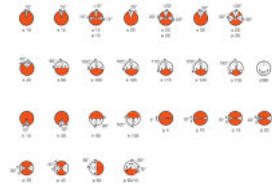

Dimensions & weight

Diameter	9.5 mm
Length	30.5 mm
Light center length (LCL)	19.5 mm ¹⁾
Filament length	3.50 mm
Illuminated field	3.5*0.8 mm ² ²⁾
Filament diameter	0.8 mm

¹⁾ ±0.3 mm

²⁾ Restricted tolerances 3.5±0.25*0.8±0.10

Country specific information

Product code	METEL code	SEG-No.	STK-Number	UK Org
4050300285153	OSRH6425840	-	-	-
4050300285153	OSRH6425840	-	-	-

Product datasheet

Logistical Data

Product code	Product description	Packaging unit (Pieces/Unit)	Dimensions (length x width x height)	Volume	Gross weight
4008321644794	64258 20 W 12 V	Folding carton box 1	25 mm x 23 mm x 70 mm	0.04 dm ³	3.00 g
4008321644800	64258 20 W 12 V	Shipping carton box 40	144 mm x 107 mm x 121 mm	1.86 dm ³	177.00 g
4050300285153	64258 20 W 12 V	Folding carton box 1	25 mm x 23 mm x 70 mm	0.04 dm ³	3.00 g
4050300891019	64258 20 W 12 V	Shipping carton box 40	144 mm x 107 mm x 121 mm	1.86 dm ³	161.00 g
4052899152717	64258 20 W 12 V	Folding carton box 1	25 mm x 23 mm x 70 mm	0.04 dm ³	4.00 g
4052899152724	64258 20 W 12 V	Shipping carton box 40	144 mm x 107 mm x 121 mm	1.86 dm ³	185.00 g