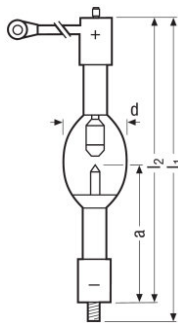

## HBO 2500 W/PIL

HBO-IC Microlithography lamps for ASML i-line systems | Microlithography lamps for ASML i-line systems

### Dimensions & weight

Diameter	62.0 mm
Length	340.0 mm
Length with base excl. base pins/connection	312.50 mm
Light center length (LCL)	149.0 mm <sup>1)</sup>
Electrode gap cold	7.0 mm

<sup>1)</sup> Distance from end of base to tip of anode or cathode (cold)

### Additional product data

Base anode (standard designation)	SFa30-6/50 <sup>1)</sup>
Base cathode (standard designation)	SFc30-6.5/50

<sup>1)</sup> With cooling fins and cable connection (M 10)