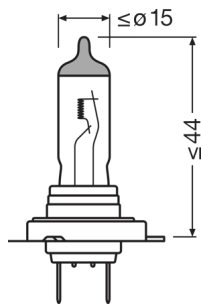

Electrical Data

Power input	58 W ¹⁾
Nominal voltage	12 V
Nominal wattage	55 W
Test voltage	13.2 V

¹⁾ Maximum

Photometric Data

Nominal luminous flux	1500 lm
Luminous flux tolerance	±10 %

Physical Attributes & Dimensions

Diameter	12.0 mm
Product weight	12.50 g
Length	59.0 mm
Lamp base	PX26d

Lifetime Data

Lifespan B3	330 hr
Lifespan Tc	550 hr

Product datasheet

Capabilities

Technology	HAL
------------	-----

Certificates & standards