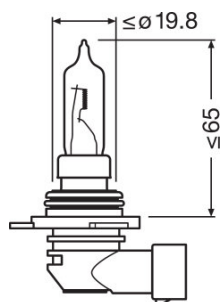

Product datasheet

Technical data

Product information

Order reference	9011
Application (Category and Product specific)	Halogen headlight lamp

Electrical data

Nominal voltage	12.0 V
Nominal wattage	65.00 W
Test voltage	13.2 V

Photometrical data

Luminous flux	2500 lm
Luminous flux tolerance	±15 %

Dimensions & weight

Diameter	11.3 mm
Product weight	19.65 g
Length	75.0 mm

Lifespan

Lifespan B3	220 h
Lifespan Tc	300 h

Additional product data