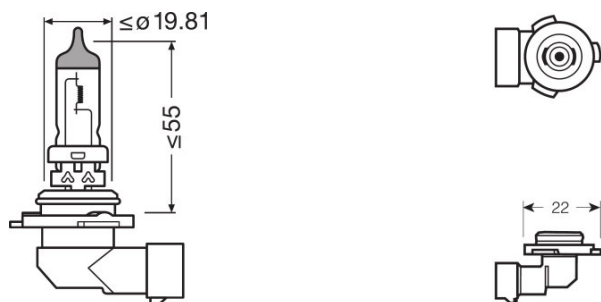

### Dimensions & weight

Diameter	12.0 mm
Product weight	15.50 g
Length	80.3 mm