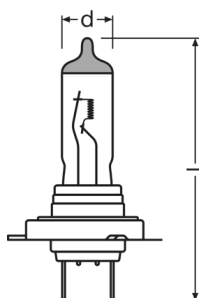

¹⁾ Maximum

Photometrical data

Luminous flux	1700 lm
Luminous flux tolerance	±8 %

Dimensions & weight

Diameter	12.0 mm
Product weight	12.30 g
Length	59.0 mm

Lifespan

Lifespan B3	700 h
Lifespan Tc	1100 h

Additional product data