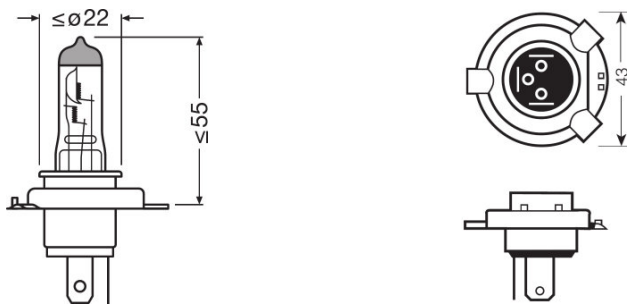

¹⁾ Maximum

Photometrical data

Luminous flux	1650/1000 lm
Luminous flux tolerance	±12 / ±15 %

Dimensions & weight

Diameter	17.0 mm
Product weight	25.90 g
Length	82.0 mm

Lifespan

Lifespan B3	250 / 400 h ¹⁾
Lifespan Tc	500 / 900 h ¹⁾