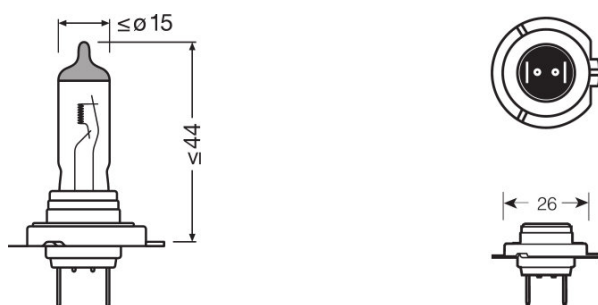

#### Dimensions & weight

Diameter	12.0 mm
Product weight	12.50 g
Length	59.0 mm