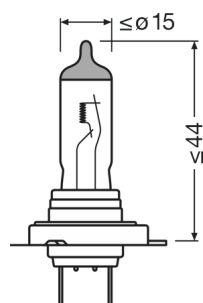

Electrical Data

Power input	58 W ¹⁾
Nominal voltage	12.0 V
Nominal wattage	55 W
Test voltage	13.2 V

¹⁾ Maximum

Photometric Data

Nominal luminous flux	1500 lm
Luminous flux tolerance	±10 %

Physical Attributes & Dimensions

Diameter	12.0 mm
Product weight	12.50 g
Length	59.0 mm
Lamp base	PX26d

Lifetime Data

Lifespan B3	330 hr
Lifespan Tc	550 hr

Product datasheet

Capabilities

Technology	HAL
------------	-----

Certificates & standards