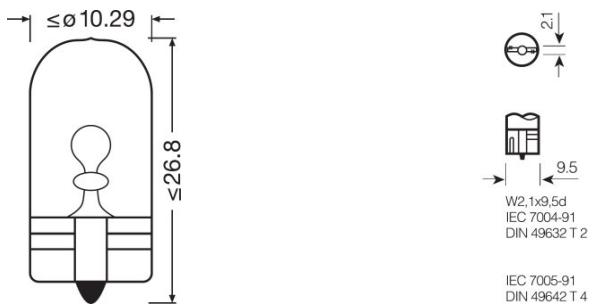

Product datasheet

Technical data

Product information

Order reference	2825HCBI
-----------------	----------

Electrical data

Power input	5 W
Nominal voltage	12.0 V
Nominal wattage	5.00 W
Test voltage	13.5 V
Power input tolerance	±10 %

Photometrical data

Luminous flux	50 lm
Luminous flux tolerance	±20 %
Color temperature	3700 K

Dimensions & weight

Diameter	10.0 mm
Product weight	1.50 g
Length	25.1 mm

Lifespan

Lifespan B3	370 h
Lifespan Tc	750 h

Additional product data

Base (standard designation)	W2.1x9.5d
-----------------------------	-----------

Product datasheet

Certificates & standards

ECE category	W5W
--------------	-----

Country specific categorizations

Order reference	2825HCBI
-----------------	----------

Logistical Data

Product code	Product description	Packaging unit (Pieces/Unit)	Dimensions (length x width x height)	Volume	Gross weight
4008321650849	COOL BLUE INTENSE W5W	Unpacked 1	25 mm x 10 mm x 10 mm	0.00 dm ³	1.00 g
4008321650856	COOL BLUE INTENSE W5W	Folding carton box 10	46 mm x 29 mm x 112 mm	0.15 dm ³	26.00 g
4008321650863	COOL BLUE INTENSE W5W	Shipping carton box 50	148 mm x 115 mm x 55 mm	0.94 dm ³	160.00 g
4008321650870	COOL BLUE INTENSE W5W	Blister 2	135 mm x 95 mm x 13 mm	0.17 dm ³	25.00 g
4008321650887	COOL BLUE INTENSE W5W	Shipping carton box 20	146 mm x 143 mm x 103 mm	2.15 dm ³	192.00 g