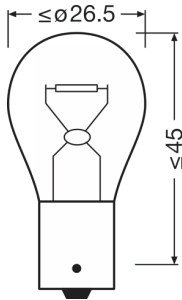

### Physical Attributes & Dimensions

Diameter	25.0 mm
Product weight	8.00 g
Length	52.6 mm
Lamp base	BAU15s