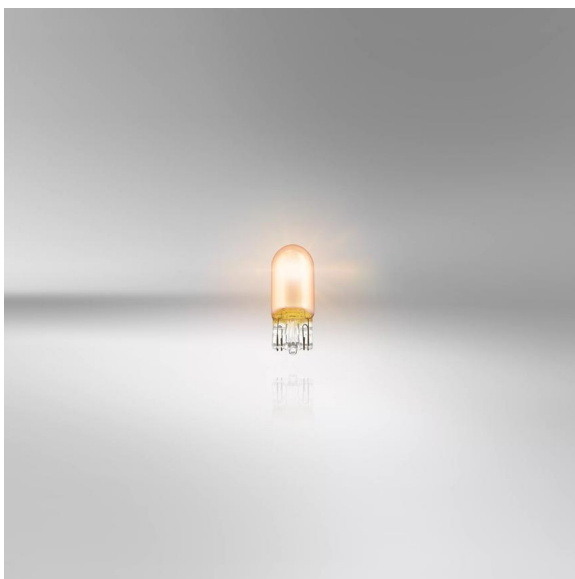

## DIADEM CHROME WY5W

Only amber during operation

### Amber when ON

Only amber when operating, otherwise almost invisible

### Homogenous appearance

Reflector has a fully homogenous chrome look

### The design light with chrome look

OSRAM DIADEM CHROME signal lamps have a strikingly exclusive design: their chrome look made possible by a cutting edge interference and absorber coating. The lamps emit amber light only when operational. At other times, they are almost invisible and have no irritating color effects. DIADEM CHROME lamps are ideal for all indicator lights with clear covers.