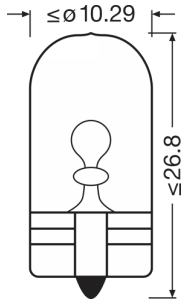

### Photometric Data

Nominal luminous flux	30 lm
Luminous flux tolerance	±20 %

### Physical Attributes & Dimensions

Diameter	10.0 mm
Product weight	1.35 g
Length	26.8 mm
Lamp base	W2.1x9.5d