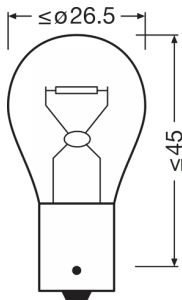

### Physical Attributes & Dimensions

Diameter	25.0 mm
Product weight	8.00 g
Length	52.6 mm
Lamp base	BAU15s