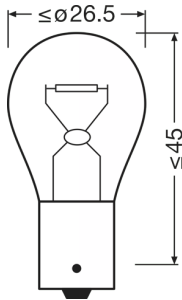

Electrical Data

Power input	25 W
Nominal voltage	12.0 V
Nominal wattage	21 W
Test voltage	13.5 V
Power input tolerance	±6 %

Photometric Data

Nominal luminous flux	460 lm
Luminous flux tolerance	±15 %

Physical Attributes & Dimensions

Diameter	25.0 mm
Product weight	7.88 g
Length	52.5 mm
Lamp base	BA15s

Lifetime Data

Lifespan B3	500 hr
Lifespan Tc	1000 hr

Product datasheet

Capabilities

Technology	AUX
------------	-----

Certificates & standards