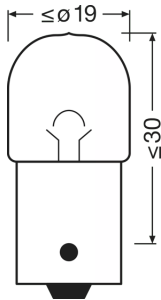

Electrical Data

Power input	10 W
Nominal voltage	12 V
Nominal wattage	10 W
Test voltage	13.5 V
Power input tolerance	±10 %

Photometric Data

Nominal luminous flux	125 lm
Luminous flux tolerance	±20 %

Physical Attributes & Dimensions

Diameter	16.0 mm
Product weight	6.00 g
Length	37.5 mm
Lamp base	BA15s

Lifetime Data

Lifespan B3	600 hr
Lifespan Tc	1200 hr

Product datasheet

Capabilities

Technology	AUX
------------	-----

Certificates & standards