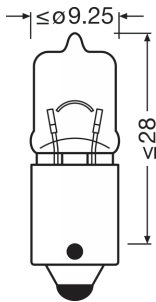

Electrical Data

Power input	7 W
Nominal voltage	12 V
Nominal wattage	6 W
Test voltage	13.5 V
Power input tolerance	±5 %

Photometric Data

Nominal luminous flux	125 lm
Luminous flux tolerance	±12 %

Physical Attributes & Dimensions

Diameter	9 mm
Product weight	2.50 g
Length	33.0 mm
Lamp base	BAX9s

Lifetime Data

Lifespan B3	600 hr
Lifespan Tc	1000 hr

Product datasheet

Capabilities

Technology	AUX
------------	-----

Certificates & standards