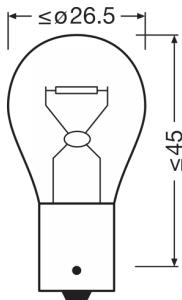

Electrical Data

Power input	25 W
Nominal voltage	12.0 V
Nominal wattage	21 W
Test voltage	13.5 V
Power input tolerance	±6 %

Photometric Data

Nominal luminous flux	280 lm
Luminous flux tolerance	±20 %

Physical Attributes & Dimensions

Diameter	25.0 mm
Product weight	8.00 g
Length	52.6 mm
Lamp base	BAU15s

Lifetime Data

Lifespan B3	250 hr
Lifespan Tc	500 hr

Product datasheet

Capabilities

Technology	AUX
------------	-----

Certificates & standards