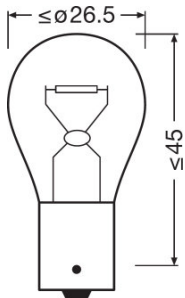

Product datasheet

Technical data

Product information

Order reference	7507
Application (Category and Product specific)	Auxiliary lamp

Electrical data

Power input	25 W
Nominal voltage	12.0 V
Nominal wattage	21.00 W
Test voltage	13.5 V
Power input tolerance	±6 %

Photometrical data

Luminous flux	280 lm
Luminous flux tolerance	±20 %

Dimensions & weight

Diameter	25.0 mm
Product weight	8.00 g
Length	52.6 mm

Lifespan

Lifespan B3	250 h
Lifespan Tc	500 h

Additional product data