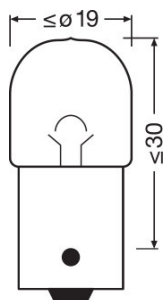

Product datasheet

Technical data

Product information

Order reference	5627
Application (Category and Product specific)	Auxiliary lamp

Electrical data

Power input	7 W
Nominal voltage	24.0 V
Nominal wattage	5.00 W
Power input tolerance	±10 %
Test voltage	28.0 V

Photometrical data

Luminous flux	50 lm
Luminous flux tolerance	±20 %

Dimensions & weight

Length	37.5 mm
Diameter	16.0 mm
Product weight	6.02 g

Lifespan

Lifespan B3	500 h
Lifespan Tc	1000 h

Additional product data

Logistical Data

Product code	Product description	Packaging unit (Pieces/Unit)	Dimensions (length x width x height)	Volume	Gross weight
4050300838335	ORIGINAL - METAL BASE R5W	Unpacked 1	- x - x -		
4050300525167	ORIGINAL - METAL BASE R5W	Folding carton box 10	54 mm x 40 mm x 138 mm	0.30 dm ³	73.10 g
4008321095367	ORIGINAL - METAL BASE R5W	Shipping carton box 50	205 mm x 144 mm x 64 mm	1.89 dm ³	427.50 g
4050300925967	ORIGINAL - METAL BASE R5W	Blister 2	95 mm x 70 mm x 18 mm	0.12 dm ³	17.00 g
4008321140432	ORIGINAL - METAL BASE R5W	Shipping carton box 20	189 mm x 105 mm x 82 mm	1.63 dm ³	222.33 g