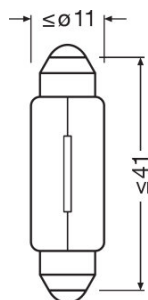

Product datasheet

Technical data

Product information

Order reference	6421
Application (Category and Product specific)	Auxiliary lamp

Electrical data

Power input	3 W
Nominal voltage	24.0 V
Nominal wattage	3.00 W
Power input tolerance	±10 %
Test voltage	28.0 V

Photometrical data

Luminous flux	17 lm
Luminous flux tolerance	±20 %

Dimensions & weight

Length	41.0 mm
Diameter	11.0 mm
Product weight	3.15 g

Lifespan

Lifespan B3	800 h
Lifespan Tc	1500 h

Additional product data