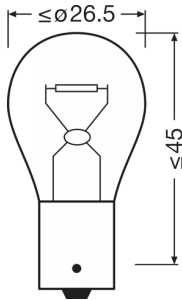

Electrical Data

Power input	25 W
Nominal voltage	12.0 V
Nominal wattage	21 W
Power input tolerance	±6 %
Test voltage	13.5 V

Photometric Data

Nominal luminous flux	280 lm
Luminous flux tolerance	±20 %

Physical Attributes & Dimensions

Lamp base	BAU15s
Length	52.6 mm
Diameter	25.0 mm
Product weight	8.00 g

Lifetime Data

Lifespan B3	100 hr
Lifespan Tc	250 hr

Product datasheet

Capabilities

Technology	AUX
------------	-----

Certificates & standards