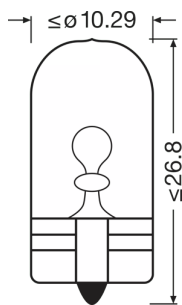

Product datasheet

Technical data

Product information

Application (Category and Product specific)	Auxiliary lamp
---	----------------

General Product Information

Global order reference	2827DC
Product remark	Amber lamp for clear indicators

Electrical Data

Power input	5 W
Nominal voltage	12.0 V
Nominal wattage	5 W
Power input tolerance	±10 %
Test voltage	13.5 V

Photometric Data

Nominal luminous flux	30 lm
Luminous flux tolerance	±20 %

Physical Attributes & Dimensions

Lamp base	W2.1x9.5d
Length	26.8 mm
Diameter	10.0 mm
Product weight	1.35 g

Lifetime Data

Lifespan B3	200 hr
Lifespan Tc	500 hr

Product datasheet

Capabilities

Technology	AUX
------------	-----

Certificates & standards

Logistical Data

Product code	Product description	Packaging unit (Pieces/Unit)	Dimensions (length x width x height)	Volume	Gross weight
4008321972750	DIADEM CHROME WY5W	Blister 2	135 mm x 95 mm x 13 mm	0.17 dm ³	14.00 g
4008321972767	DIADEM CHROME WY5W	Shipping carton box 20	137 mm x 80 mm x 103 mm	1.13 dm ³	112.00 g
4062172394758	DIADEM CHROME WY5W	Blister 2	95 mm x 17 mm x 135 mm	0.22 dm ³	14.00 g
4062172394765	DIADEM CHROME WY5W	Shipping carton box 20	142 mm x 104 mm x 104 mm	1.54 dm ³	170.00 g