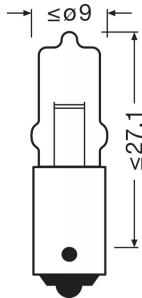

### Physical Attributes & Dimensions

|                |         |
|----------------|---------|
| Lamp base      | BA9s    |
| Length         | 32.0 mm |
| Diameter       | 9 mm    |
| Product weight | 2.28 g  |