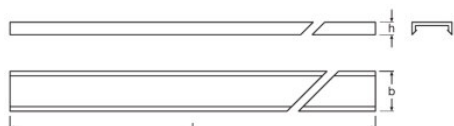

Product datasheet

Technical data

Dimensions & weight

Product weight	155.00 g
----------------	----------

Logistical data

Commodity code	940592009000
----------------	--------------

Environmental information

Download Data

File
 Product Family Datasheet 349066_LINEARLIGHT FLEX SLIM TRACK SYSTEM - LF-LTS

Logistical Data

Product code	Product description	Packaging unit (Pieces/Unit)	Dimensions (length x width x height)	Volume	Gross weight
4008321790187	LF-LTS -COVER-CLEAR	Shipping carton box 40	2110 mm x 105 mm x 40 mm	8.86 dm ³	6546.00 g