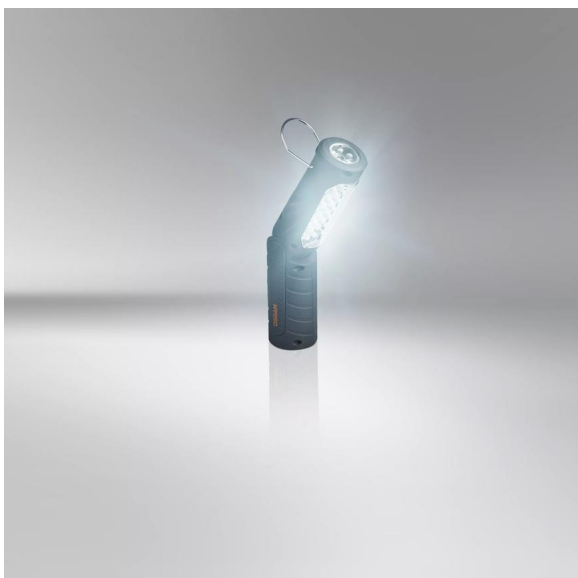

# LEDinspect FOLDABLE 80

LED inspection lights for personal use

**80 lm + 25 lm**

Main light with 80 lumen and torch light with 25 lumen

**Equipped with 21+5 high-quality, long-lasting LEDs**

More light output

### Compact and flexible design

LEDinspect FOLDABLE 80 - this flexible and tough LED inspection luminaire is a highly practical tool for all work on vehicles and around the home. The battery-operated workshop lamp can be conveniently recharged via an adapter or cigarette lighter socket – no additional batteries are needed. Over 20 high-quality LEDs provide outstanding illumination and a long lifespan. With a color temperature of up to 6,000 Kelvin and a light intensity of up to 1,200 lux at a distance of 0.5 meters, the portable LED light is the ideal partner for a diversity of application areas. OSRAM offers a 2 year guarantee for this product.