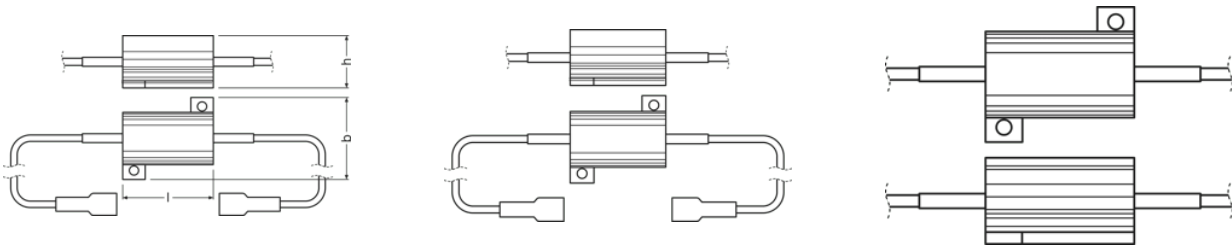

3 years OSRAM guarantee, refer to www.osram.com/am-guarantee for precise conditions

For more customer satisfaction

Prevents failure messages

The LEDiving CANBUS CONTROL UNIT serves as a bypass of a vehicle's lamp failure detection system when using a LED retrofit lamp. The control unit offers an easy installation and is suitable for most vehicle models with automatic lamp failure detection system. OSRAM provides a 3 year guarantee for this product.

General Product Information

Global order reference	LEDCCU01
------------------------	----------

Electrical Data

Power input	6 W
Nominal wattage	5.00 W
Power input tolerance	±20 %

Physical Attributes & Dimensions

Diameter	8.7 mm
Product weight	11.00 g
Length	15.0 mm

Lifetime Data

Lifespan B3	2000 hr
Lifespan Tc	2000 hr
Guarantee	3 years

Capabilities

Technology	LED accessories ¹⁾
------------	-------------------------------