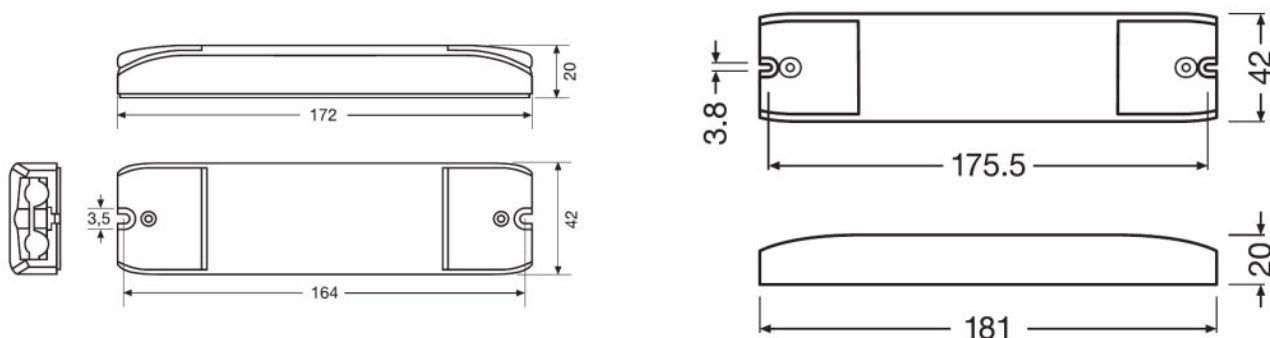

Product family datasheet

Product line drawing

OTi DALI DIM /10-24

OTi DALI DIM 1-4CH D

Colors & materials

Product description	Casing material
OTi DALI DIM /10-24	Plastic
OTi DALI DIM 1-4CH D	Plastic

Temperatures & operating conditions

Product description	Ambient temperature range	Maximum temperature at tc test point	Temperature range at storage	Permitted rel. humidity during operation
OTi DALI DIM /10-24	-20...+50 °C	60 °C	-25...85 °C	5...85 % ¹⁾
OTi DALI DIM 1-4CH D	-20...+50 °C	60 °C	-40...+85 °C	5...85 % ¹⁾

¹⁾ Maximum 56 days/year at 85 %

Lifespan

Product description	ECG lifetime
OTi DALI DIM /10-24	50000 h
OTi DALI DIM 1-4CH D	50000 h