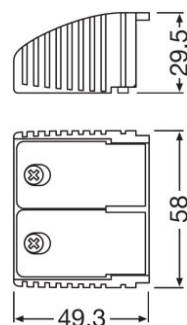

### Technical data

Product description	Dimensions & weight				Logistical data
	Product weight	Length	Width	Height	Commodity code
OT CABLE CLAMP N-STYLE	20.00 g	37.0 mm	33.0 mm	23.0 mm	392690979000
OT CABLE CLAMP A-STYLE	29.00 g	35.0 mm	65.0 mm	25.0 mm	392690979000
OT CABLE CLAMP B-STYLE	26.00 g	49.2 mm	57.7 mm	29.5 mm	392690979000
OT CABLE CLAMP D-STYLE	14.50 g	38.5 mm	33.0 mm	29.5 mm	392690979000
OT CABLE CLAMP E-STYLE	16.00 g	38.0 mm	53.0 mm	25.0 mm	392690979000
OT CABLE CLAMP F-STYLE	16.00 g	38.0 mm	53.0 mm	30.0 mm	392690979000
OT CABLE CLAMP A-STYLE TL	80.00 g	90.0 mm	92.0 mm	25.0 mm	85369010000
OT CABLE CLAMP B-STYLE TL	80.00 g	90.0 mm	92.0 mm	29.5 mm	85369010000
OT CABLE CLAMP B-STYLE LP TL	35.00 g	50.0 mm	67.0 mm	22.0 mm	392690979000
OT CABLE CLAMP D-STYLE TL	47.70 g	196.6 mm	57.5 mm	29.5 mm	85369010000
OT CABLE CLAMP D-STYLE DA TL	55.00 g	196.6 mm	57.5 mm	29.5 mm	85369010000

## Product family datasheet

OT Cable clamp N-style

554789\_OT CABLE CLAMP A-STYLE

554796\_OT CABLE CLAMP A-STYLE

554790\_OT CABLE CLAMP B-STYLE

554797\_OT CABLE CLAMP B-STYLE

616419\_OT CABLE CLAMP B-STYLE