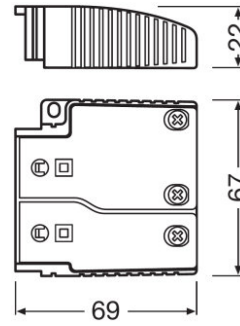

### Technical data

Product description	Dimensions & weight				Logistical data
	Product weight	Length	Width	Height	Commodity code
OT CABLE CLAMP N-STYLE	20.00 g	37.0 mm	33.0 mm	23.0 mm	392690979000
OT CABLE CLAMP A-STYLE	29.00 g	35.0 mm	65.0 mm	25.0 mm	392690979000
OT CABLE CLAMP B-STYLE	26.00 g	49.2 mm	57.7 mm	29.5 mm	392690979000
OT CABLE CLAMP D-STYLE	14.50 g	38.5 mm	33.0 mm	29.5 mm	392690979000
OT CABLE CLAMP E-STYLE	16.00 g	38.0 mm	53.0 mm	25.0 mm	392690979000
OT CABLE CLAMP F-STYLE	16.00 g	38.0 mm	53.0 mm	30.0 mm	392690979000
OT CABLE CLAMP A-STYLE TL	80.00 g	90.0 mm	92.0 mm	25.0 mm	85369010000
OT CABLE CLAMP B-STYLE TL	80.00 g	90.0 mm	92.0 mm	29.5 mm	85369010000
OT CABLE CLAMP B-STYLE LP TL	35.00 g	50.0 mm	67.0 mm	22.0 mm	392690979000
OT CABLE CLAMP D-STYLE TL	47.70 g	196.6 mm	57.5 mm	29.5 mm	85369010000
OT CABLE CLAMP D-STYLE DA TL	55.00 g	196.6 mm	57.5 mm	29.5 mm	85369010000

## Product family datasheet

590902\_OT CABLE CLAMP D-STYLE

590906\_OT CABLE CLAMP D-STYLE

554791\_OT CABLE CLAMP E-STYLE

554798\_OT CABLE CLAMP E-STYLE

611986\_OT CABLE CLAMP A-STYLE TL

611988\_OT CABLE CLAMP A-STYLE TL

## Product family datasheet

596667\_OT Cable Clamp B-Style TL

OT CABLE CLAMP B-STYLE LP

OT CABLE CLAMP D-STYLE

OT CABLE CLAMP D-STYLE