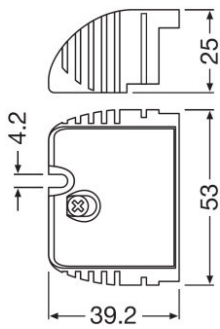

554791_OT CABLE CLAMP E-STYLE