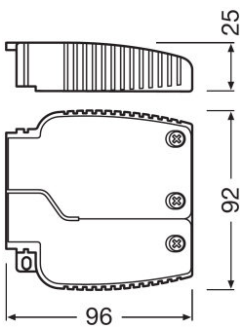

### Technical data

Product description	Dimensions & weight				Logistical data
	Product weight	Length	Width	Height	Commodity code
OT CABLE CLAMP N-STYLE	20.00 g	37.0 mm	33.0 mm	23.0 mm	392690979000
OT CABLE CLAMP A-STYLE	29.00 g	35.0 mm	65.0 mm	25.0 mm	392690979000
OT CABLE CLAMP B-STYLE	26.00 g	49.2 mm	57.7 mm	29.5 mm	392690979000
OT CABLE CLAMP D-STYLE	14.50 g	38.5 mm	33.0 mm	29.5 mm	392690979000
OT CABLE CLAMP E-STYLE	16.00 g	38.0 mm	53.0 mm	25.0 mm	392690979000
OT CABLE CLAMP F-STYLE	16.00 g	38.0 mm	53.0 mm	30.0 mm	392690979000
OT CABLE CLAMP A-STYLE TL	80.00 g	90.0 mm	92.0 mm	25.0 mm	85369010000
OT CABLE CLAMP B-STYLE TL	80.00 g	90.0 mm	92.0 mm	29.5 mm	85369010000
OT CABLE CLAMP B-STYLE LP TL	35.00 g	50.0 mm	67.0 mm	22.0 mm	392690979000
OT CABLE CLAMP D-STYLE TL	47.70 g	196.6 mm	57.5 mm	29.5 mm	85369010000
OT CABLE CLAMP D-STYLE DA TL	55.00 g	196.6 mm	57.5 mm	29.5 mm	85369010000

## Product family datasheet

590902\_OT CABLE CLAMP D-STYLE

590906\_OT CABLE CLAMP D-STYLE

554791\_OT CABLE CLAMP E-STYLE

554798\_OT CABLE CLAMP E-STYLE

611986\_OT CABLE CLAMP A-STYLE TL

611988\_OT CABLE CLAMP A-STYLE TL

## Product family datasheet

596667\_OT Cable Clamp B-Style TL

OT CABLE CLAMP B-STYLE LP

OT CABLE CLAMP D-STYLE

OT CABLE CLAMP D-STYLE