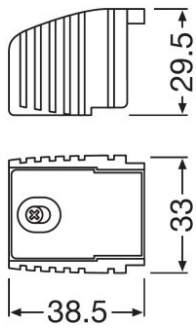

554797_OT CABLE CLAMP B-STYLE

Product family datasheet

590902_OT CABLE CLAMP D-STYLE