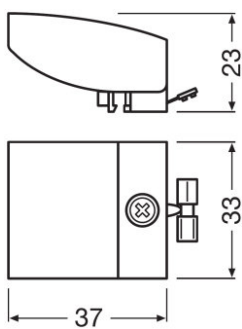

Product family datasheet

OT Cable clamp N-style