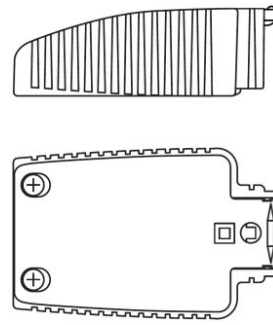

### Technical data

Product description	Dimensions & weight				Logistical data
	Product weight	Length	Width	Height	Commodity code
OT CABLE CLAMP N-STYLE	20.00 g	37.0 mm	33.0 mm	23.0 mm	392690979000
OT CABLE CLAMP A-STYLE	29.00 g	35.0 mm	65.0 mm	25.0 mm	392690979000
OT CABLE CLAMP B-STYLE	26.00 g	49.2 mm	57.7 mm	29.5 mm	392690979000
OT CABLE CLAMP D-STYLE	14.50 g	38.5 mm	33.0 mm	29.5 mm	392690979000
OT CABLE CLAMP E-STYLE	16.00 g	38.0 mm	53.0 mm	25.0 mm	392690979000
OT CABLE CLAMP F-STYLE	16.00 g	38.0 mm	53.0 mm	30.0 mm	392690979000
OT CABLE CLAMP A-STYLE TL	80.00 g	90.0 mm	92.0 mm	25.0 mm	85369010000
OT CABLE CLAMP B-STYLE TL	80.00 g	90.0 mm	92.0 mm	29.5 mm	85369010000
OT CABLE CLAMP B-STYLE LP TL	35.00 g	50.0 mm	67.0 mm	22.0 mm	392690979000
OT CABLE CLAMP D-STYLE TL	47.70 g	196.6 mm	57.5 mm	29.5 mm	85369010000
OT CABLE CLAMP D-STYLE DA TL	55.00 g	196.6 mm	57.5 mm	29.5 mm	85369010000

## Product family datasheet

590902\_OT CABLE CLAMP D-STYLE

590906\_OT CABLE CLAMP D-STYLE

554791\_OT CABLE CLAMP E-STYLE

554798\_OT CABLE CLAMP E-STYLE

611986\_OT CABLE CLAMP A-STYLE TL

611988\_OT CABLE CLAMP A-STYLE TL

## Product family datasheet

596667\_OT Cable Clamp B-Style TL

OT CABLE CLAMP B-STYLE LP

OT CABLE CLAMP D-STYLE

OT CABLE CLAMP D-STYLE