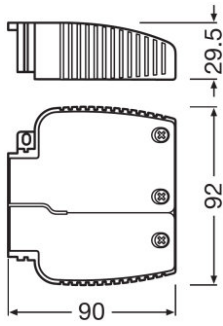

### Technical data

Product description	Dimensions & weight				Logistical data
	Product weight	Length	Width	Height	Commodity code
OT CABLE CLAMP N-STYLE	20.00 g	37.0 mm	33.0 mm	23.0 mm	392690979000
OT CABLE CLAMP A-STYLE	29.00 g	35.0 mm	65.0 mm	25.0 mm	392690979000
OT CABLE CLAMP B-STYLE	26.00 g	49.2 mm	57.7 mm	29.5 mm	392690979000
OT CABLE CLAMP D-STYLE	14.50 g	38.5 mm	33.0 mm	29.5 mm	392690979000
OT CABLE CLAMP E-STYLE	16.00 g	38.0 mm	53.0 mm	25.0 mm	392690979000
OT CABLE CLAMP F-STYLE	16.00 g	38.0 mm	53.0 mm	30.0 mm	392690979000
OT CABLE CLAMP A-STYLE TL	80.00 g	90.0 mm	92.0 mm	25.0 mm	85369010000
OT CABLE CLAMP B-STYLE TL	80.00 g	90.0 mm	92.0 mm	29.5 mm	85369010000
OT CABLE CLAMP B-STYLE LP TL	35.00 g	50.0 mm	67.0 mm	22.0 mm	392690979000
OT CABLE CLAMP D-STYLE TL	47.70 g	196.6 mm	57.5 mm	29.5 mm	85369010000
OT CABLE CLAMP D-STYLE DA TL	55.00 g	196.6 mm	57.5 mm	29.5 mm	85369010000

## Product family datasheet

590902\_OT CABLE CLAMP D-STYLE

590906\_OT CABLE CLAMP D-STYLE

554791\_OT CABLE CLAMP E-STYLE

554798\_OT CABLE CLAMP E-STYLE

611986\_OT CABLE CLAMP A-STYLE TL

611988\_OT CABLE CLAMP A-STYLE TL

## Product family datasheet

596667\_OT Cable Clamp B-Style TL

OT CABLE CLAMP B-STYLE LP

OT CABLE CLAMP D-STYLE

OT CABLE CLAMP D-STYLE