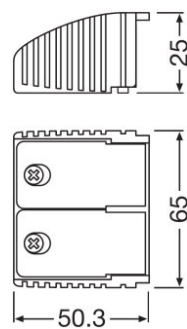

554789_OT CABLE CLAMP A-STYLE