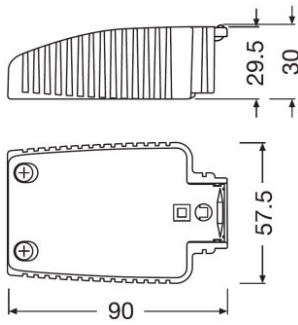

OT CABLE CLAMP D-STYLE