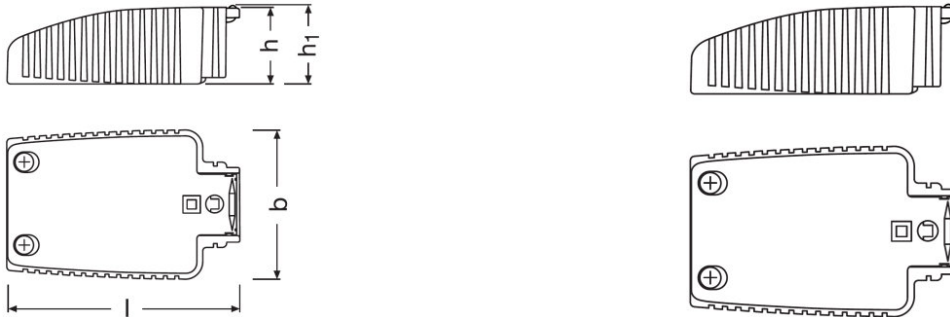

OT CABLE CLAMP D-STYLE TL

OPTOTRONIC Cable Clamp |

Product family features

- Easy to install and flexible cable clamps
- Separate cable clamps for primary and secondary side
- Pre-fixed, captive screws
- Through-looping (TL version)

Product family benefits

- Simple and quick cable mounting
- Sufficient space for cable connection
- Cost-effective and space-saving solution (TL version)
- Free cable connection thanks to open flaps
- Immediate installation thanks to pre-assembled cable clamps

Areas of application

- Downlights, flat luminaires
- Suitable for different cable types
- Suitable for indoor installations

Product datasheet

Technical data

Dimensions & weight

Product weight	47.70 g
Length	196.6 mm
Width	57.5 mm
Height	29.5 mm

Product datasheet

Logistical Data

Product code	Product description	Packaging unit (Pieces/Unit)	Dimensions (length x width x height)	Volume	Gross weight
4062172349185	OT CABLE CLAMP D-STYLE TL	Shipping carton box 20	294 mm x 184 mm x 75 mm	4.06 dm ³	1104.00 g