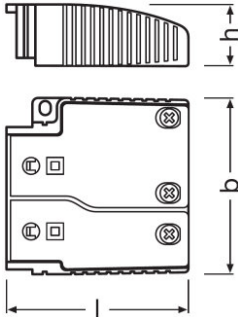

OT CABLE CLAMP B-STYLE LP TL

OPTOTRONIC Cable Clamp |

Product family features

- Easy to install and flexible cable clamps
- Separate cable clamps for primary and secondary side
- Pre-fixed, captive screws
- Through-looping (TL version)

Areas of application

- Downlights, flat luminaires
- Suitable for different cable types
- Suitable for indoor installations

Product datasheet

Technical data

Dimensions & weight

Product weight	35.00 g
Length	50.0 mm
Width	67.0 mm
Height	22.0 mm

Product datasheet

Logistical Data

Product code	Product description	Packaging unit (Pieces/Unit)	Dimensions (length x width x height)	Volume	Gross weight
4052899530997	OT CABLE CLAMP B-STYLE LP TL	Shipping carton box 20	256 mm x 146 mm x 82 mm	3.06 dm ³	777.00 g