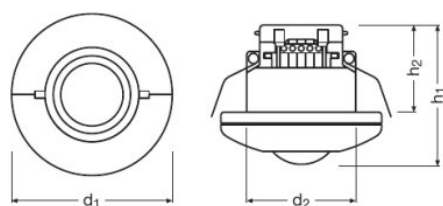

### Dimensions & weight

Diameter	95.0 mm
Height	81.0 mm
Product weight	144.00 g
Mounting hole spacing, diagonal	68...80 mm