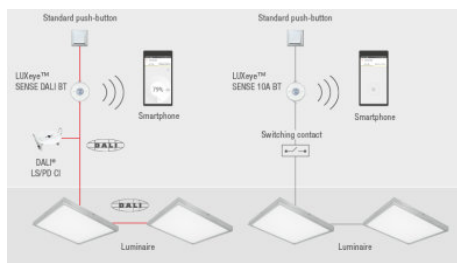

### Equipment / Accessories

- Suitable for up to 20 electronic control gears
- Free App for iOS and Android

678759\_LUXeye wiring diagram