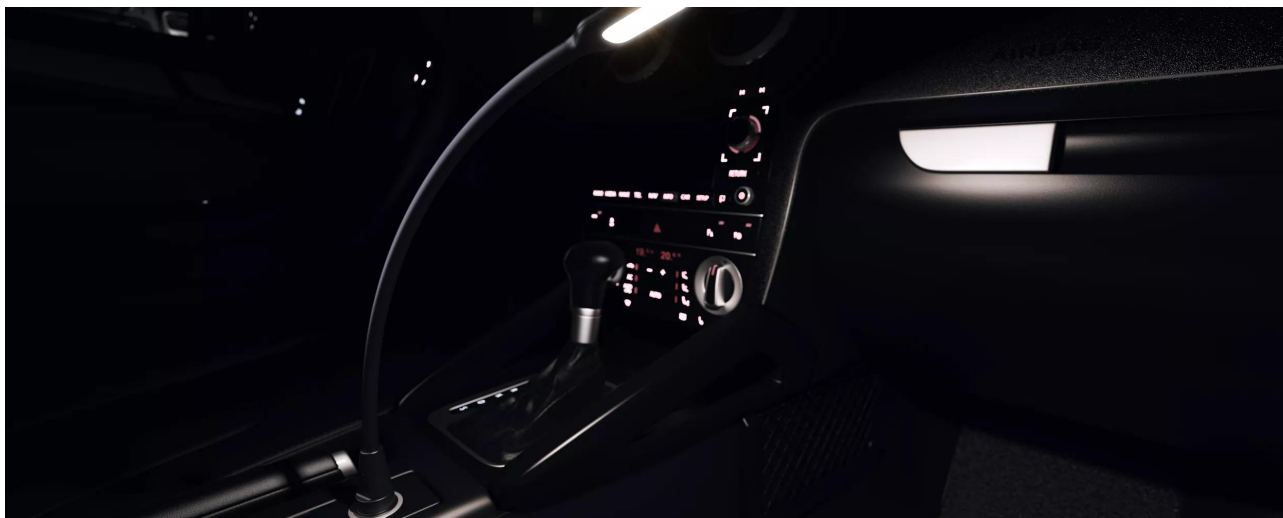

# ONYX COPILOT

Flexible LED reading light

20 lm

Pleasantly warm and glare-free light

37 cm

370 mm neck length powered via cigarette lighter or with a plastic base for fixed connection

12 V + 24 V

The stylish light is suitable for both passenger cars (12 volt) and trucks (24 volt)

### Precisely illuminating vehicle interiors

With its elegant and dynamic design, the ONYX COPILOT LED reading light achieves seamless integration into vehicle interiors. With its high flexibility, the reading light has a wide range of options for illuminating specific areas of the vehicle interior. The neck of the light is made of matt black silicon rubber and can be individually adjusted. The LED lifetime of ONYX COPILOT is extremely long: up to 20,000 hours! The Luminaire can be switched on/off and remain connected permanently. OSRAM provides a 2 year guarantee for this stylish light.