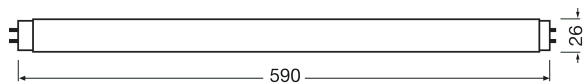

Technický list řady výrobků

BLACKLIGHT BLUE L 18W/73