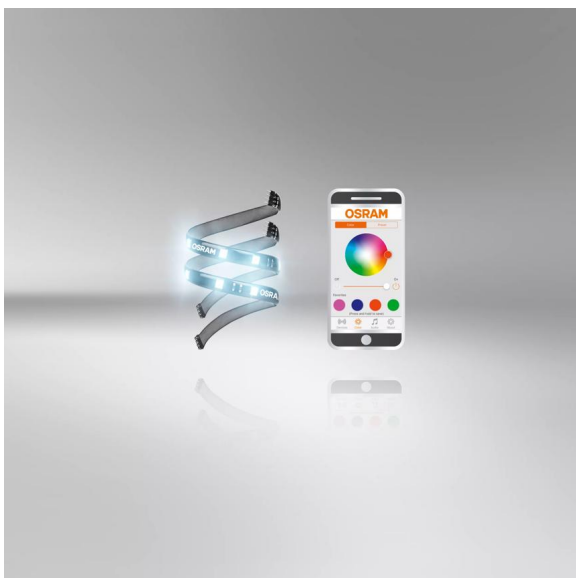

# LEDambient TUNING LIGHTS CONNECT

LED app controlled styling lights

**Bluetooth enabled**

Free OSRAM LEDambient CONNECT app controls color mode and multiple products

**Add color to your car interior**

Set custom color presets with many colors to choose from

**Synchronize your music**

LED light pulses to the beat of your music

**LED color changing products**

LEDambient TUNING LIGHTS CONNECT are interior ambient lights to express individuality. These Bluetooth controlled flexible self-adhesive LED strips provide RGB styling to the interior of your vehicle. The LED strips are very easy to install with no soldering or use of screws. Using Bluetooth technology, once paired, the free OSRAM LEDambient CONNECT app allows you to control color, mode, and multiple compatible products with one device. OSRAM provides a 2 year guarantee for this product. These products are not ECE-approved and must not be used on public roads in any exterior application. Use on public roads will invalidate both the operating license and insurance coverage. Some countries prohibit the sale and use of these products. Please contact your local distributor for information on your country.