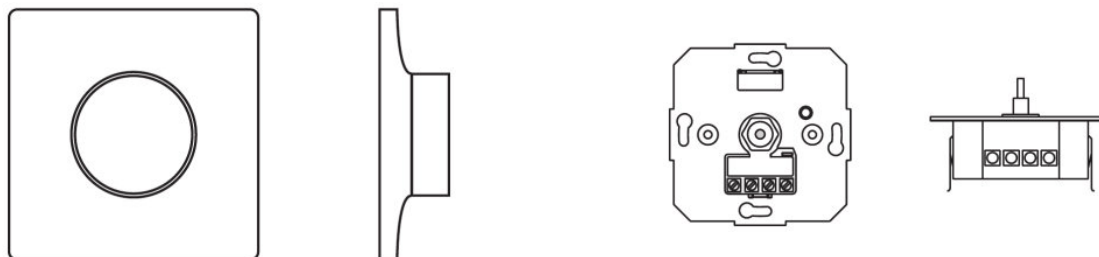

- Conference rooms
- Restaurants
- Shop lighting
- Private homes

Product datasheet

Technical data

Electrical data

Nominal voltage	230 V
-----------------	-------

Dimensions & weight

Length	71.0 mm
Width	71.0 mm
Height	50.0 mm
Product weight	98.00 g

Colors & materials

Product color	White
---------------	-------

Temperatures & operating conditions

Ambient temperature range	-20...+50 °C
---------------------------	--------------

Capabilities

Dimmable	Yes
Dimming interface	DALI-2
Number of control outputs	1
Type of installation	Integrated in flush device box