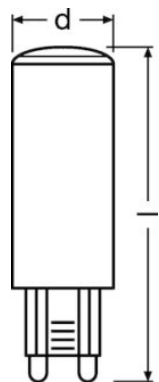

Product family datasheet

P DIM PIN 4.4 W/827 G9