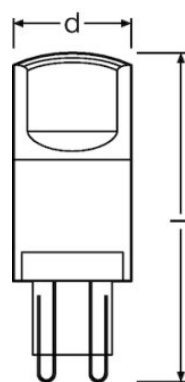

P DIM PIN 32 3.5 W/827 G9

Application advice

For more detailed application information and graphics please see product datasheet.

Logistical Data

Product code	Product description	Packaging unit (Pieces/Unit)	Dimensions (length x width x height)	Volume	Gross weight
4058075271791	P DIM PIN 4.4 W/827 G9	Shipping carton box 20	150 mm x 122 mm x 77 mm	1.41 dm³	376.00 g
4058075811553	P DIM PIN 32 3.5 W/827 G9	Shipping carton box 20	150 mm x 122 mm x 77 mm	1.41 dm³	336.00 g